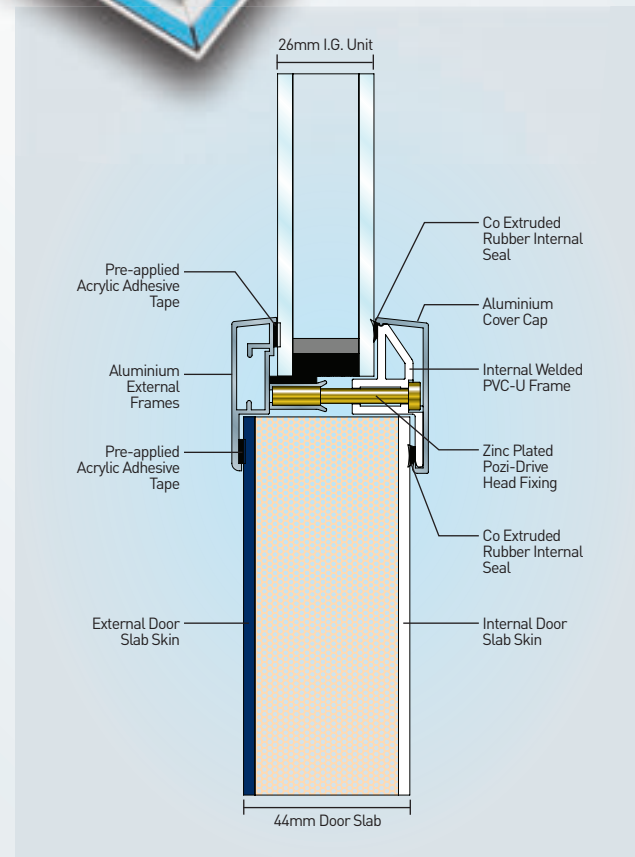

Aluminium Glazing System

URBAN THE TRULY CONTE GLAZING SOLUTION

WEATHERING PERFORMANCE TO BS:EN 6375

SECURITY PERFORMANCE TO PAS 24

FLUSH-FIT ALUMINIUM EXTERIOR - ONLY 3MM FROM DOOR SURFACE

DEGLAZEABLE SYSTEM

CUSTOM SIZES AVAILABLE WITH NO SET-UP COSTS

THERMALLY BROKEN ALUMINIUM AND PVC-U COMBINATION

CAN BE GLAZED IN DOORS UP TO 70MM THICK

BUILT-IN SEALS FOR RAPID GLAZING

PRE-FOILED RENOLIT OPTIONS TO GUARANTEE A COLOUR MATCH