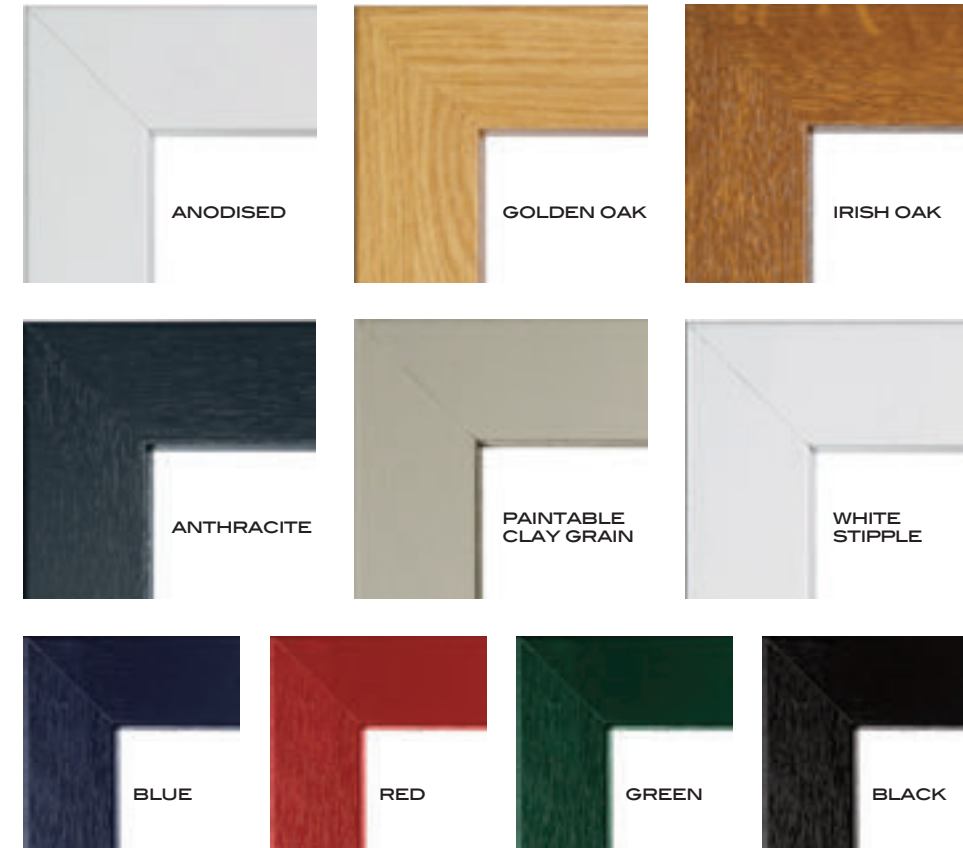

URBAN: FRAME COLOUR OPTIONS

EXTERNAL:

INTERNAL:

CONFIGURATION EXAMPLES:

URBAN: ORDER CODES

		8" x 8"	10" x 22"	8" x 24"	8" x 36"	8" x 48"	7" x 64"			
FRAME SIZE		8" x 8"	10" x 22"	8" x 24"	8" x 36"	8" x 48"	7" x 64"			
GLASS SIZE		203 x 203mm	253 x 558mm	203 x 605mm	203 x 912mm	203 x 1219mm	177 x 1625mm			
CUTOUT SIZE		229 x 229mm	279 x 585mm	229 x 635mm	229 x 940mm	229 x 1245mm	204 x 1651mm			
EXTERNAL	Folled	Anodised	RUF0808EXTANO	RUF1022EXTANO	RUF0824EXTANO	RUF0836EXTANO	RUF0848EXTANO	RUF0764EXTANO		
		Anthracite	RUF0808EXTANT	RUF1022EXTANT	RUF0824EXTANT	RUF0836EXTANT	RUF0848EXTANT	RUF0764EXTANT		
		Paintable Clay Grain	RUF0808EXTCLAY	RUF1022EXTCLAY	RUF0824EXTCLAY	RUF0836EXTCLAY	RUF0848EXTCLAY	RUF0764EXTCLAY		
		Golden Oak	RUF0808EXTOAKG	RUF1022EXTOAKG	RUF0824EXTOAKG	RUF0836EXTOAKG	RUF0848EXTOAKG	RUF0764EXTOAKG		
		Irish Oak	RUF0808EXTOAKI	RUF1022EXTOAKI	RUF0824EXTOAKI	RUF0836EXTOAKI	RUF0848EXTOAKI	RUF0764EXTOAKI		
	White Stipple	RUF0808EXTWHI	RUF1022EXTWHI	RUF0824EXTWHI	RUF0836EXTWHI	RUF0848EXTWHI	RUF0764EXTWHI			
	Painted	Standard Painted	RUF0808EXTSTD	RUF1022EXTSTD	RUF0824EXTSTD	RUF0836EXTSTD	RUF0848EXTSTD	RUF0764EXTSTD		
		Premium Painted	RUF0808EXTPREM	RUF1022EXTPREM	RUF0824EXTPREM	RUF0836EXTPREM	RUF0848EXTPREM	RUF0764EXTPREM		
		INTERNAL	Folled	Anodised	RUF0808INTANO	RUF1022INTANO	RUF0824INTANO	RUF0836INTANO	RUF0848INTANO	RUF0764INTANO
				White Stipple	RUF0808INTWHI	RUF1022INTWHI	RUF0824INTWHI	RUF0836INTWHI	RUF0848INTWHI	RUF0764INTWHI
Painted			Standard Painted	RUF0808INTSTD	RUF1022INTSTD	RUF0824INTSTD	RUF0836INTSTD	RUF0848INTSTD	RUF0764INTSTD	
	Premium Painted		RUF0808INTPREM	RUF1022INTPREM	RUF0824INTPREM	RUF0836INTPREM	RUF0848INTPREM	RUF0764INTPREM		
STANDARD PAINT COLOURS		DoorCo Black	DoorCo Blue	DoorCo Green	DoorCo Red	DoorCo White	PREMIUM PAINT COLOURS	DoorColour Range		
NanYa Black	NanYa Blue	NanYa Green	NanYa Red	NanYa White	Distinction Range					
SCREWS FOR 44 - 48mm DOOR (100 per bag)			RUFSC4448	SCREWS FOR 68 - 72mm DOOR (100 per bag)			RUFSC6870			